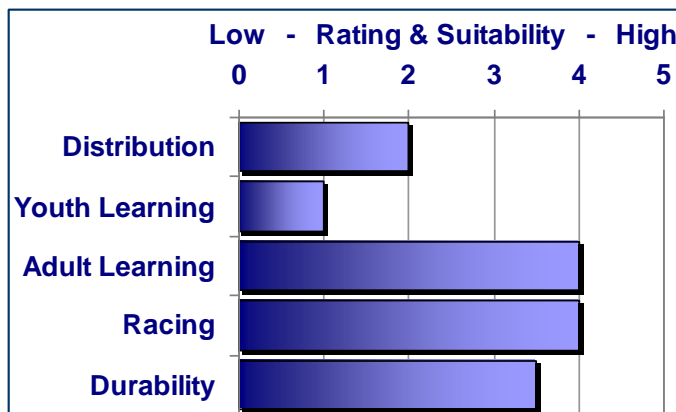

Topaz Xenon

The Topaz Xenon is a suitable size for one or two adult/youth sailors. It is an ideal dinghy for racing, school teaching or for family leisure sailing.

Technical Details:

Length – m	4.50
Beam – m	2.00
Hull weight - kg	125
Mainsail area – m ²	9.92
Jib area – m ²	3.61
Spinnaker area -m ²	16.38
Stayed rig	Yes
Trapeze	No
Hull construction	Rotomoulded polyethylene
Safety features	Mast head float, c/b retaining line.
Maximum Load	
Safety assessment	Conforms to EU Recreational Craft Directive 94/25/EC as Amended by Directive 2003/33/EC